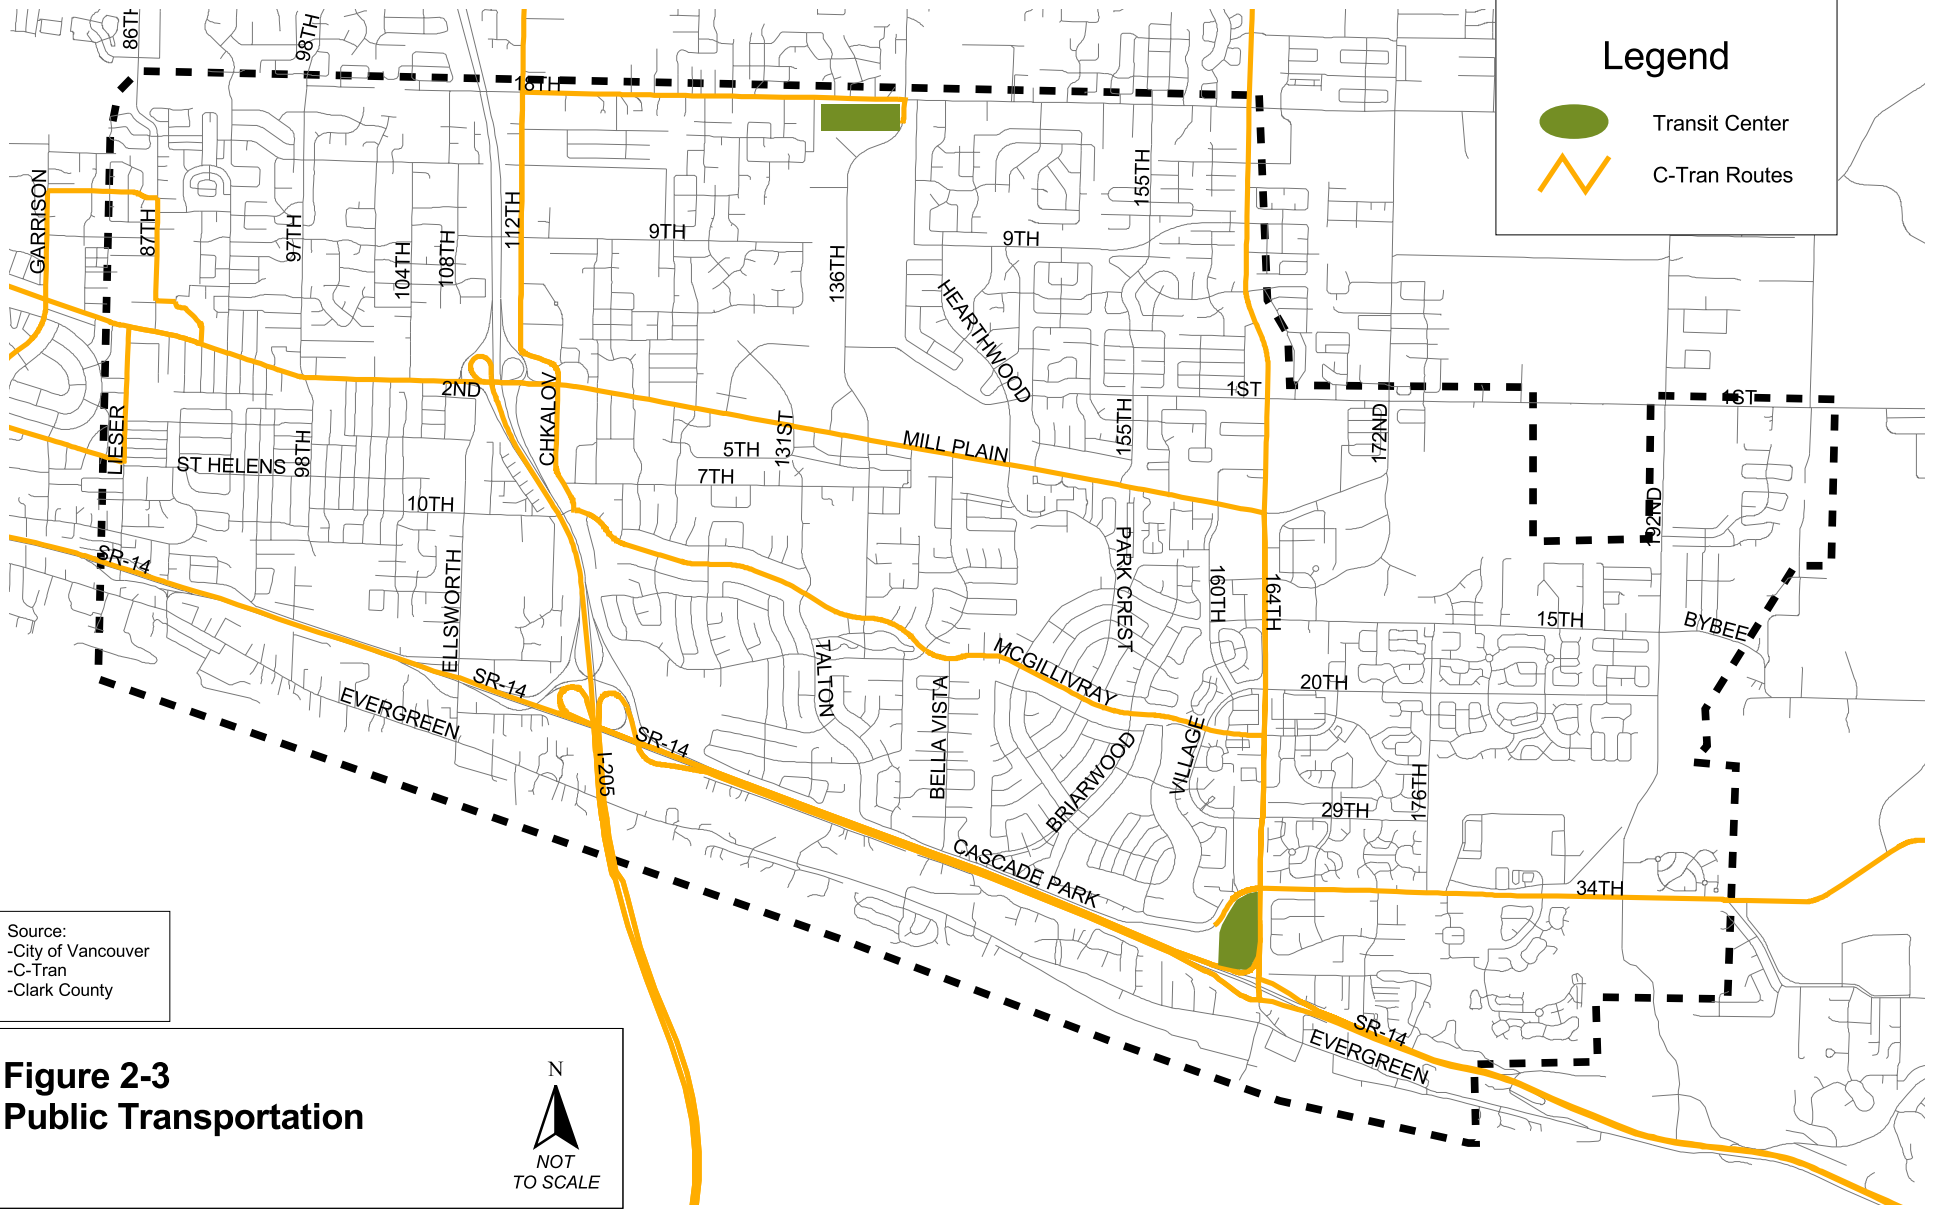

Legend

-  Transit Center
-  C-Tran Routes

Source:
 -City of Vancouver
 -C-Tran
 -Clark County

**Figure 2-3
 Public Transportation**